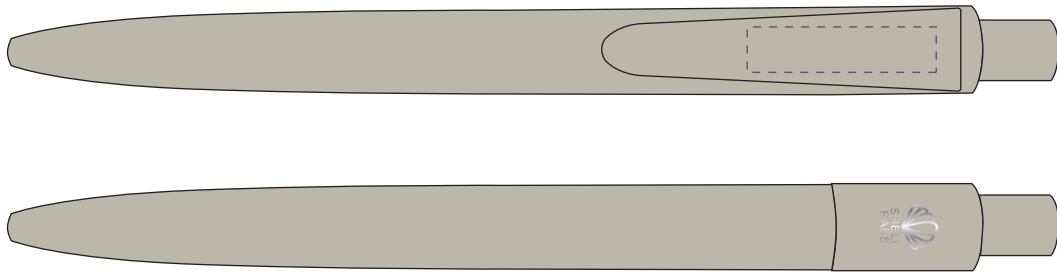

| | | |
|-----------|------------|----------------------------|
| Your Ref: | Quantity: | Product Code: TPC000114 |
| Our Ref: | Version: 1 | Product Colour: LIGHT GREY |

PRINTING CONCERNS:

PRODUCT INFO:

We stock this item in the following colours

PANTONE REFERENCE(S)

- Colour 1
- Colour 1
- Colour 1
- Colour 1

ARTWORK SCALE 100%

ARTWORK SCALE 100%
Max print area: 25mm x 6mm

Product Image for visualisation
- colours may vary

The dashed line is to demonstrate print area and will not appear on your printed item

PLEASE NOTE:

- All colours including print and product are for visual purposes only and should not be regarded as the actual colour of the product and print.
- Some products may vary from batch to batch and may differ from previous orders.
- The colour and texture of a product can also have an effect on the final print colour.
- By approving this order we accept that you understand these terms.